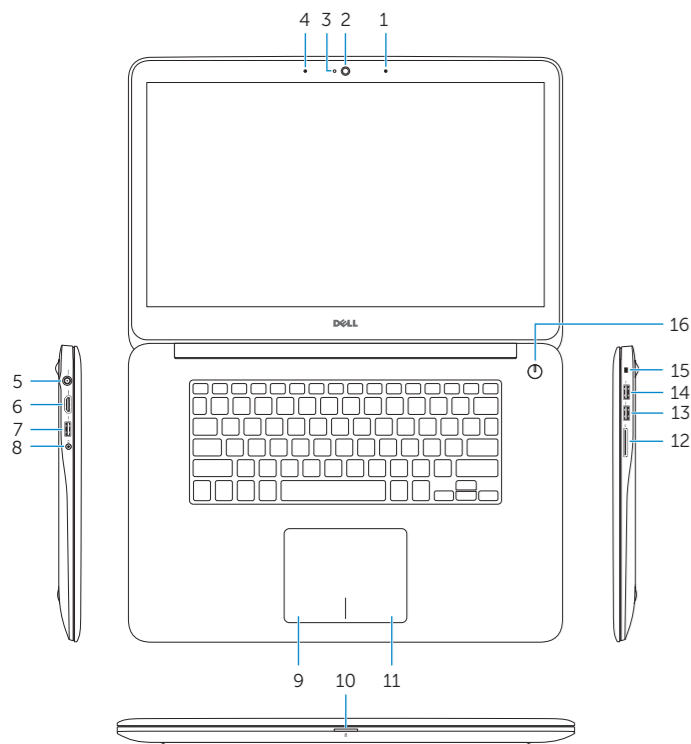

Scan to access
how-to information

Dell.com/URL/Inspiron/15

© 2014 Dell Inc.

© 2014 Microsoft Corporation.

0P4YMTA01

Printed in China.

2014-10

Features

Характеристики | Özellikler | תכונות

- | | |
|---|-------------------------|
| 1. Right microphone | 11. Right-click area |
| 2. Camera | 12. Media-card reader |
| 3. Camera-status light | 13. USB 3.0 port |
| 4. Left microphone | 14. USB 2.0 port |
| 5. Power-adapter port | 15. Security-cable slot |
| 6. HDMI port | 16. Power button |
| 7. USB 3.0 port with PowerShare | 17. Regulatory label |
| 8. Headset port | 18. Service Tag label |
| 9. Left-click area | |
| 10. Power, battery, and hard-drive status light | |